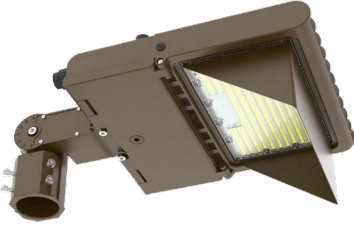

TECHNICAL SPECIFICATIONS:

- :: Multi-CCT Power: The Switch is on the Bottom of the Fixture
- :: Cord Type: 6' SJTW 18/3 AWG cable
- :: 0~10V dimming
- :: Housing: Die-cast aluminum housing with powder coat finish
- :: Optic Lens - TYPE III
- :: Beam Angle: 90° X 120°
- :: Voltage: 120-277V
- :: Color Rendering Index: ≥ 82
- :: Power Factor: >0.9
- :: Operating Temperature: -40°F to 104°F
- :: 70,000 hour rated life
- :: Suitable for Wet Locations, IP65
- :: 7-year warranty

LFX-EXT (Bronze)
LFX-EXT-WH (White)
Straight Arm
for LFX & LFXPRO & LF4PRO Series

LFX-SF (Bronze)
LFX-SF-WH (White)
Slip Fitter
for LFX & LFXPRO & LF4PRO Series

LFX-TR-A (Bronze)
LFX-TR-A-WH (White)
U Bracket
for LFX & LFXPRO & LF4PRO "LG" Series

LFX-PASF (Bronze)
LFX-PASF-WH (White)
Pole Adapter for Slip Fitter
for LFX & LFXPRO & LF4PRO Series

LFX-TR-B (Bronze)
LFX-TR-B-WH (White)
U Bracket
for LFX & LFXPRO "XL" Series

SHROUDS

LF-SHROUD-A

LF-SHROUD-B