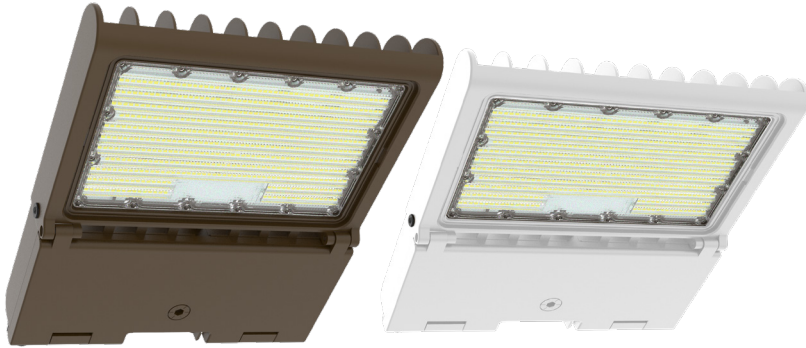

A31

AFXPRO
MCTP

LFXPRO-LG-50-150W-MCTP
LFXPRO-LG-50-150W-MCTP-WH

LFXPRO-XL-150-300W-MCTP
LFXPRO-XL-150-300W-MCTP-WH

- OPTIONS**
- PHOTOCELL
 - MOTION SENSOR
 - BATTERY BACKUP
 - FIXTURE COLOR

Mounting & Shroud Accessories
Avail. See Page A33

TECHNICAL SPECIFICATIONS:

- :: Multi-CCT Power: The Switch is on the Bottom of the Fixture
- :: Cord Type: 6' SJTW 18/3 AWG cable
- :: 0~10V dimming
- :: Housing: Die-cast aluminum housing with powder coat finish
- :: Optic Lens - TYPE III
- :: Beam Angle: 90° X 120°
- :: Voltage: 120-277V
- :: Color Rendering Index: ≥ 82
- :: Power Factor: >0.9
- :: Operating Temperature: -40°F to 104°F
- :: 70,000 hour rated life
- :: Suitable for Wet Locations, IP65
- :: 7-year warranty

APPLICATIONS:

- :: Ideal for general site lighting, alleys, loading docks, doorway, pathway and parking areas.
- :: Great for use with motion sensors or other instant on/off controls

LFXPRO ARCHITECTURAL SERIES (120V-277V)