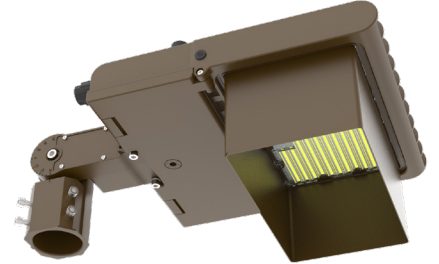

TECHNICAL SPECIFICATIONS:

- :: Multi-CCT Power: The Switch is on the Bottom of the Fixture
- :: Cord Type: 6' SJTW 18/3 AWG cable
- :: 0~10V dimming
- :: Housing: Die-cast aluminum housing with powder coat finish
- :: Optic Lens - TYPE III
- :: Beam Angle: 90° X 120°
- :: Voltage: 120-277V
- :: Color Rendering Index: ≥ 82
- :: Power Factor: >0.9
- :: Operating Temperature: -40°F to 104°F
- :: 70,000 hour rated life
- :: Suitable for Wet Locations, IP65
- :: 7-year warranty

APPLICATIONS:

- :: Ideal for general site lighting, alleys, loading docks, doorway, pathway and parking areas.
- :: Great for use with motion sensors or other instant on/off controls

LFXPRO ARCHITECTURAL SERIES (120V-277V)

LFX-PASF (Bronze)
LFX-PASF-WH (White)
Pole Adapter for Slip Fitter
for LFX & LFXPRO & LF4PRO Series

LFX-TR-B (Bronze)
LFX-TR-B-WH (White)
U Bracket
for LFX & LFXPRO "XL" Series

SHROUDS

LF-SHROUD-A

LF-SHROUD-B

LF-SHROUD-D

LF-SHROUD-E

LFX-WG-A

LFX-WG-B

LFPRO-WG-A

LFPRO-WG-B

OPTIONAL SHROUDS

CATALOG NO.	DESCRIPTION
LF-SHROUD-A	Half Shroud for LFX & LFXPRO "LG" & LF4PRO Series
LF-SHROUD-B	Half Shroud for LFX & LFXPRO "XL" Series
LF-SHROUD-D	Full Shroud for LFX & LFXPRO "LG" & LF4PRO Series
LF-SHROUD-E	Full Shroud for LFX & LFXPRO "XL" Series
LFX-WG-A	Wire Guard for LFX "LG" Series
LFX-WG-B	Wire Guard for LFX "XL" Series
LFXPRO-WG-A	Wire Guard for LFXPRO "LG" Series
LFXPRO-WG-B	Wire Guard for LFXPRO "XL" Series