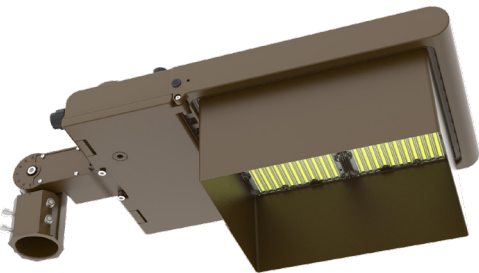

TECHNICAL SPECIFICATIONS:

- :: Multi-CCT Power: The Switch is on the Bottom of the Fixture
- :: Cord Type: 6' SJTW 18/3 AWG cable
- :: 0~10V dimming
- :: Housing: Die-cast aluminum housing with powder coat finish
- :: Optic Lens - TYPE III
- :: Beam Angle: 90° X 120°
- :: Voltage: 120-277V
- :: Color Rendering Index: ≥ 82
- :: Power Factor: >0.9
- :: Operating Temperature: -40°F to 104°F
- :: 70,000 hour rated life
- :: Suitable for Wet Locations, IP65
- :: 7-year warranty

APPLICATIONS:

- :: Ideal for general site lighting, alleys, loading docks, doorway, pathway and parking areas.
- :: Great for use with motion sensors or other instant on/off controls

LFXPRO ARCHITECTURAL SERIES (120V-277V)

LFX-PASF (Bronze)
LFX-PASF-WH (White)
Pole Adapter for Slip Fitter
for LFX & LFXPRO & LF4PRO Series

LFX-TR-B (Bronze)
LFX-TR-B-WH (White)
U Bracket
for LFX & LFXPRO "XL" Series

SHROUDS

LF-SHROUD-A

LF-SHROUD-B

LF-SHROUD-D

LF-SHROUD-E

LFX-WG-A

LFX-WG-B

LFPRO-WG-A

LFPRO-WG-B

OPTIONAL SHROUDS

CATALOG NO.	DESCRIPTION
LF-SHROUD-A	Half Shroud for LFX & LFXPRO "LG" & LF4PRO Series
LF-SHROUD-B	Half Shroud for LFX & LFXPRO "XL" Series
LF-SHROUD-D	Full Shroud for LFX & LFXPRO "LG" & LF4PRO Series
LF-SHROUD-E	Full Shroud for LFX & LFXPRO "XL" Series
LFX-WG-A	Wire Guard for LFX "LG" Series
LFX-WG-B	Wire Guard for LFX "XL" Series
LFXPRO-WG-A	Wire Guard for LFXPRO "LG" Series
LFXPRO-WG-B	Wire Guard for LFXPRO "XL" Series