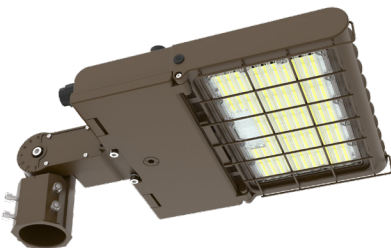

TECHNICAL SPECIFICATIONS:

- :: Multi-CCT Power: The Switch is on the Bottom of the Fixture
- :: Cord Type: 6' SJTW 18/3 AWG cable
- :: 0~10V dimming
- :: Housing: Die-cast aluminum housing with powder coat finish
- :: Optic Lens - TYPE III
- :: Beam Angle: 90° X 120°
- :: Voltage: 120-277V
- :: Color Rendering Index: ≥ 82
- :: Power Factor: >0.9
- :: Operating Temperature: -40°F to 104°F
- :: 70,000 hour rated life
- :: Suitable for Wet Locations, IP65
- :: 7-year warranty

LF-SHROUD-D

LF-SHROUD-E

LFX-WG-A

LFX-WG-B

LFPRO-WG-A

LFPRO-WG-B

OPTIONAL SHROUDS

CATALOG NO.	DESCRIPTION
LF-SHROUD-A	Half Shroud for LFX & LFXPRO "LG" & LF4PRO Series
LF-SHROUD-B	Half Shroud for LFX & LFXPRO "XL" Series
LF-SHROUD-D	Full Shroud for LFX & LFXPRO "LG" & LF4PRO Series
LF-SHROUD-E	Full Shroud for LFX & LFXPRO "XL" Series
LFX-WG-A	Wire Guard for LFX "LG" Series
LFX-WG-B	Wire Guard for LFX "XL" Series
LFXPRO-WG-A	Wire Guard for LFXPRO "LG" Series
LFXPRO-WG-B	Wire Guard for LFXPRO "XL" Series