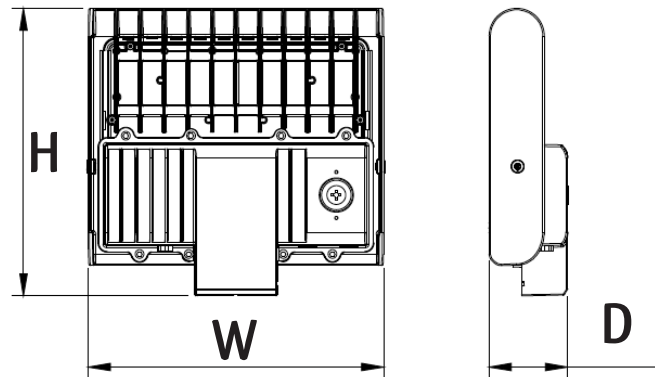

LFXPRO ARCHITECTURAL SERIES (120V-277V)

CATALOG NO.	WATTS	LPW	COLOR TEMP	DIMENSIONS
LFXPRO-LG-50-150W-MCTP	50W/80W/100W/150W	125LM/W	30K/40K/50K/57K	14 7/8"(L) x 12 5/8"(W) x 3 3/8"(H)
LFXPRO-LG-50-150W-MCTP-WH	50W/80W/100W/150W	125LM/W	30K/40K/50K/57K	14 7/8"(L) x 12 5/8"(W) x 3 3/8"(H)
LFXPRO-XL-150-300W-MCTP	150W/200W/240W/300W	125LM/W	30K/40K/50K/57K	22 5/8"(L) x 12 5/8"(W) x 3 1/2"(H)
LFXPRO-XL-150-300W-MCTP-WH	150W/200W/240W/300W	125LM/W	30K/40K/50K/57K	22 5/8"(L) x 12 5/8"(W) x 3 1/2"(H)