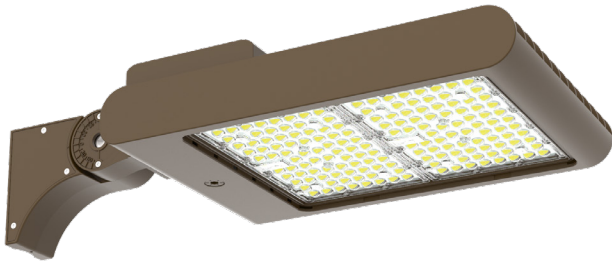

MOUNTING OPTIONS FOR LFX, LFXPRO & LF4PRO SERIES

A33

LFX-ASA (Bronze)
LFX-ASA-WH (Bronze)
Adjustable Straight Arm
for LFX & LFXPRO & LF4PRO Series