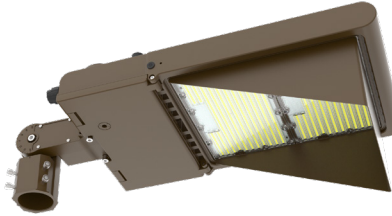

TECHNICAL SPECIFICATIONS:

- :: Multi-CCT Power: The Switch is on the Bottom of the Fixture
- :: Cord Type: 6' SJTW 18/3 AWG cable
- :: 0~10V dimming
- :: Housing: Die-cast aluminum housing with powder coat finish
- :: Optic Lens - TYPE III
- :: Beam Angle: 90° X 120°
- :: Voltage: 120-277V
- :: Color Rendering Index: ≥ 82
- :: Power Factor: >0.9
- :: Operating Temperature: -40°F to 104°F
- :: 70,000 hour rated life
- :: Suitable for Wet Locations, IP65
- :: 7-year warranty

LFX-PASF (Bronze)
LFX-PASF-WH (White)
Pole Adapter for Slip Fitter
for LFX & LFXPRO & LF4PRO Series

LFX-TR-B (Bronze)
LFX-TR-B-WH (White)
U Bracket
for LFX & LFXPRO "XL" Series

SHROUDS

LF-SHROUD-A

LF-SHROUD-B

LF-SHROUD-D

LF-SHROUD-E

LFX-WG-A

LFX-WG-B

LFPRO-WG-A

LFPRO-WG-B

OPTIONAL SHROUDS

CATALOG NO.	DESCRIPTION
LF-SHROUD-A	Half Shroud for LFX & LFXPRO "LG" & LF4PRO Series
LF-SHROUD-B	Half Shroud for LFX & LFXPRO "XL" Series
LF-SHROUD-D	Full Shroud for LFX & LFXPRO "LG" & LF4PRO Series
LF-SHROUD-E	Full Shroud for LFX & LFXPRO "XL" Series
LFX-WG-A	Wire Guard for LFX "LG" Series
LFX-WG-B	Wire Guard for LFX "XL" Series
LFXPRO-WG-A	Wire Guard for LFXPRO "LG" Series
LFXPRO-WG-B	Wire Guard for LFXPRO "XL" Series